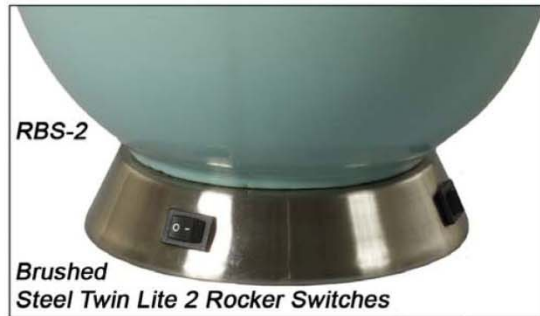

## Options Page

Black Metal Base

RBS-2XX

Brushed Steel Twin Lite  
2 Rocker Switches & 2 Convenience Outlets

RBS-2

Brushed  
Steel Twin Lite 2 Rocker Switches

BSXX

Black Base  
Switch w/ 2 Convenience Outlet

RBSXX

Black Rocker  
Base Switch w/ 2 Convenience Outlets

BSX

Black  
Base Switch w/ 1 Convenience Outlet

BS

Black Base Switch